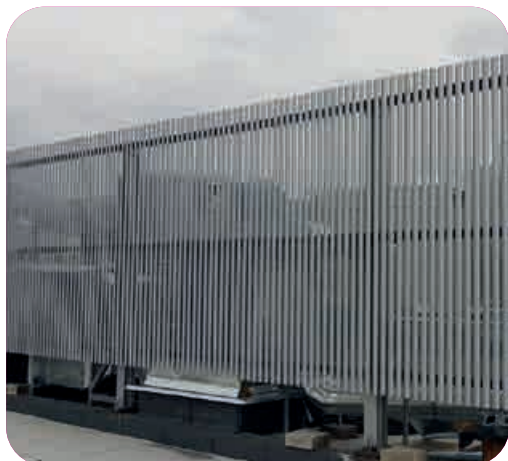

WAG S.A.

WORLD ACOUSTIC GROUP

FACADE LOUVERS

WAG S.A. has over 20 years of experience in designing and implementing acoustic protection solutions worldwide.

FACADE LOUVERS TYPE A

38 A

55 A

FACADE LOUVERS TYPE A	38	55
LENGH max	3600 mm	
TYPE OF SUPPORTING STRUCTURE	max 1,20m	
TYPE OF MATERIAL	Aluminium- stucco structure	
OPTICAL CROSS SECTION	65 %	68%
PHYSICAL CROSS SECTION	46 %	25 %
COLORS	RAL	
INCLINATION ANGLE	38°	55°

FACADE LOUVERS TYPE B

38 B

55 B

FACADE LOUVERS TYPE B	38	55
LENGH max	3600 mm	
TYPE OF SUPPORTING STRUCTURE	max 1,20m	
TYPE OF MATERIAL	Aluminium- stucco structure	
OPTICAL CROSS SECTION	68 %	69%
PHYSICAL CROSS SECTION	25 %	41 %
COLORS	RAL	
INCLINATION ANGLE	38°	55°

ARCHED FACADE LOUVERS - type B

VERTICAL FACADE LOUVERS

FACADE LOUVERS TYPE A	38	55
LENGH max	3600 mm	
TYPE OF SUPPORTING STRUCTURE	max 1,20m	
TYPE OF MATERIAL	Aluminium - stucco structure	
OPTICAL CROSS SECTION	65 %	68%
PHYSICAL CROSS SECTION	46 %	25 %
COLORS	RAL	
INCLINATION ANGLE	38°	55°

FACADE LOUVERS TYPE B	38	55
LENGH max	3600 mm	
TYPE OF SUPPORTING STRUCTURE	max 1,20m	
TYPE OF MATERIAL	Aluminium - stucco structure	
OPTICAL CROSS SECTION	68 %	69%
PHYSICAL CROSS SECTION	25 %	51 %
COLORS	RAL	
INCLINATION ANGLE	38°	55°