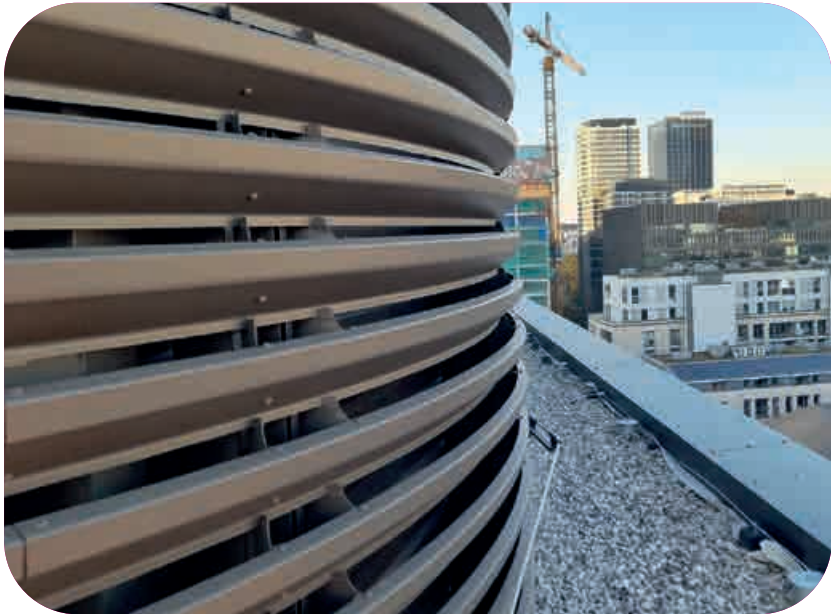

WAG S.A.

WORLD ACOUSTIC GROUP

FACADE LOUVERS

WAG S.A. has over 20 years of experience in designing and implementing acoustic protection solutions worldwide.

FACADE LOUVERS TYPE A

38 A

55 A

FACADE LOUVERS TYPE A	38	55
LENGH max	3600 mm	
TYPE OF SUPPORTING STRUCTURE	max 1,20m	
TYPE OF MATERIAL	Aluminium- stucco structure	
OPTICAL CROSS SECTION	65 %	68%
PHYSICAL CROSS SECTION	46 %	25 %
COLORS	RAL	
INCLINATION ANGLE	38°	55°

FACADE LOUVERS TYPE B

38 B

55 B

FACADE LOUVERS TYPE B	38	55
LENGH max	3600 mm	
TYPE OF SUPPORTING STRUCTURE	max 1,20m	
TYPE OF MATERIAL	Aluminium- stucco structure	
OPTICAL CROSS SECTION	68 %	69%
PHYSICAL CROSS SECTION	25 %	41 %
COLORS	RAL	
INCLINATION ANGLE	38°	55°